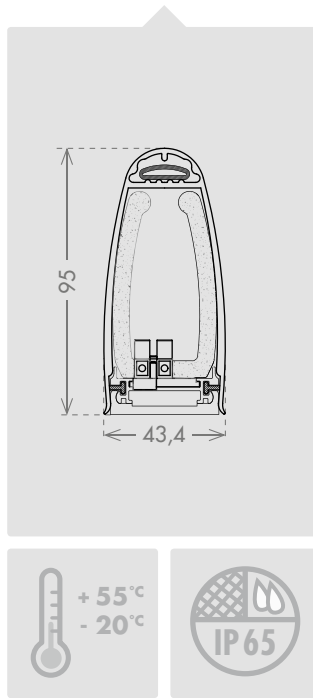

APPLICATIONS

SIZES

LENGTHS AND TRIMMING

+ 55°C
- 20°C

TEMPERATURE

IP65

DEVICE IP RATING

TPE Conductive Profile